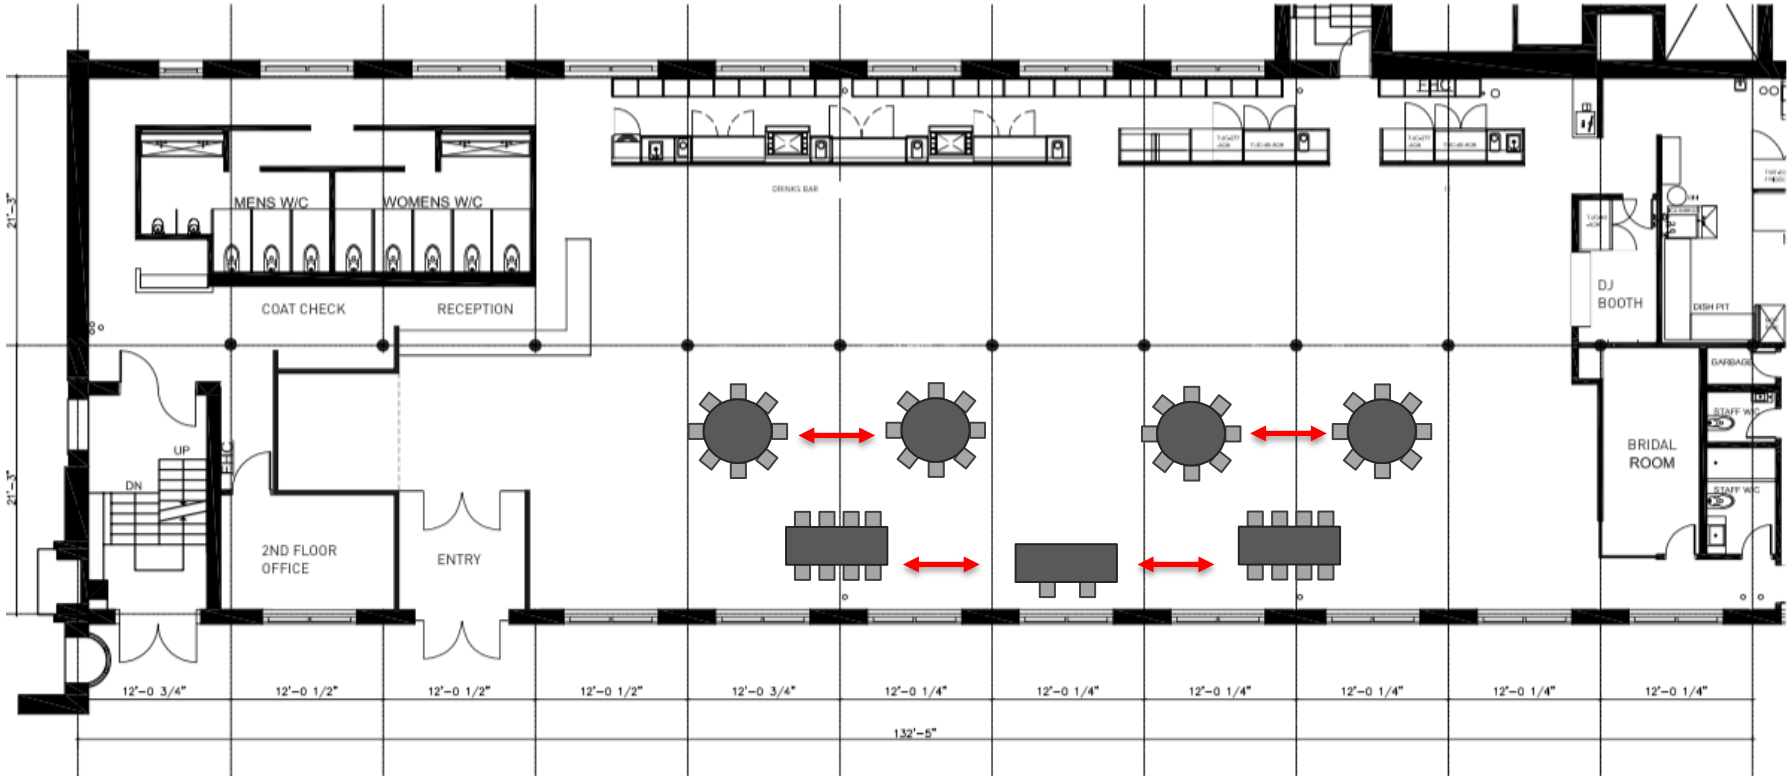

FLOOR PLAN – Micro Wedding

50 Guests

-  Cruiser Table
-  Bellini Chair
-  60" Round Table

-  8ft Rectangular Table
-  8ft Rectangular Table – 10 Seated

-  8ft Rectangular Table – 10 Seated
-  60" Round Table – 8 Seated

-  Socially Distanced Seating
- 
- 