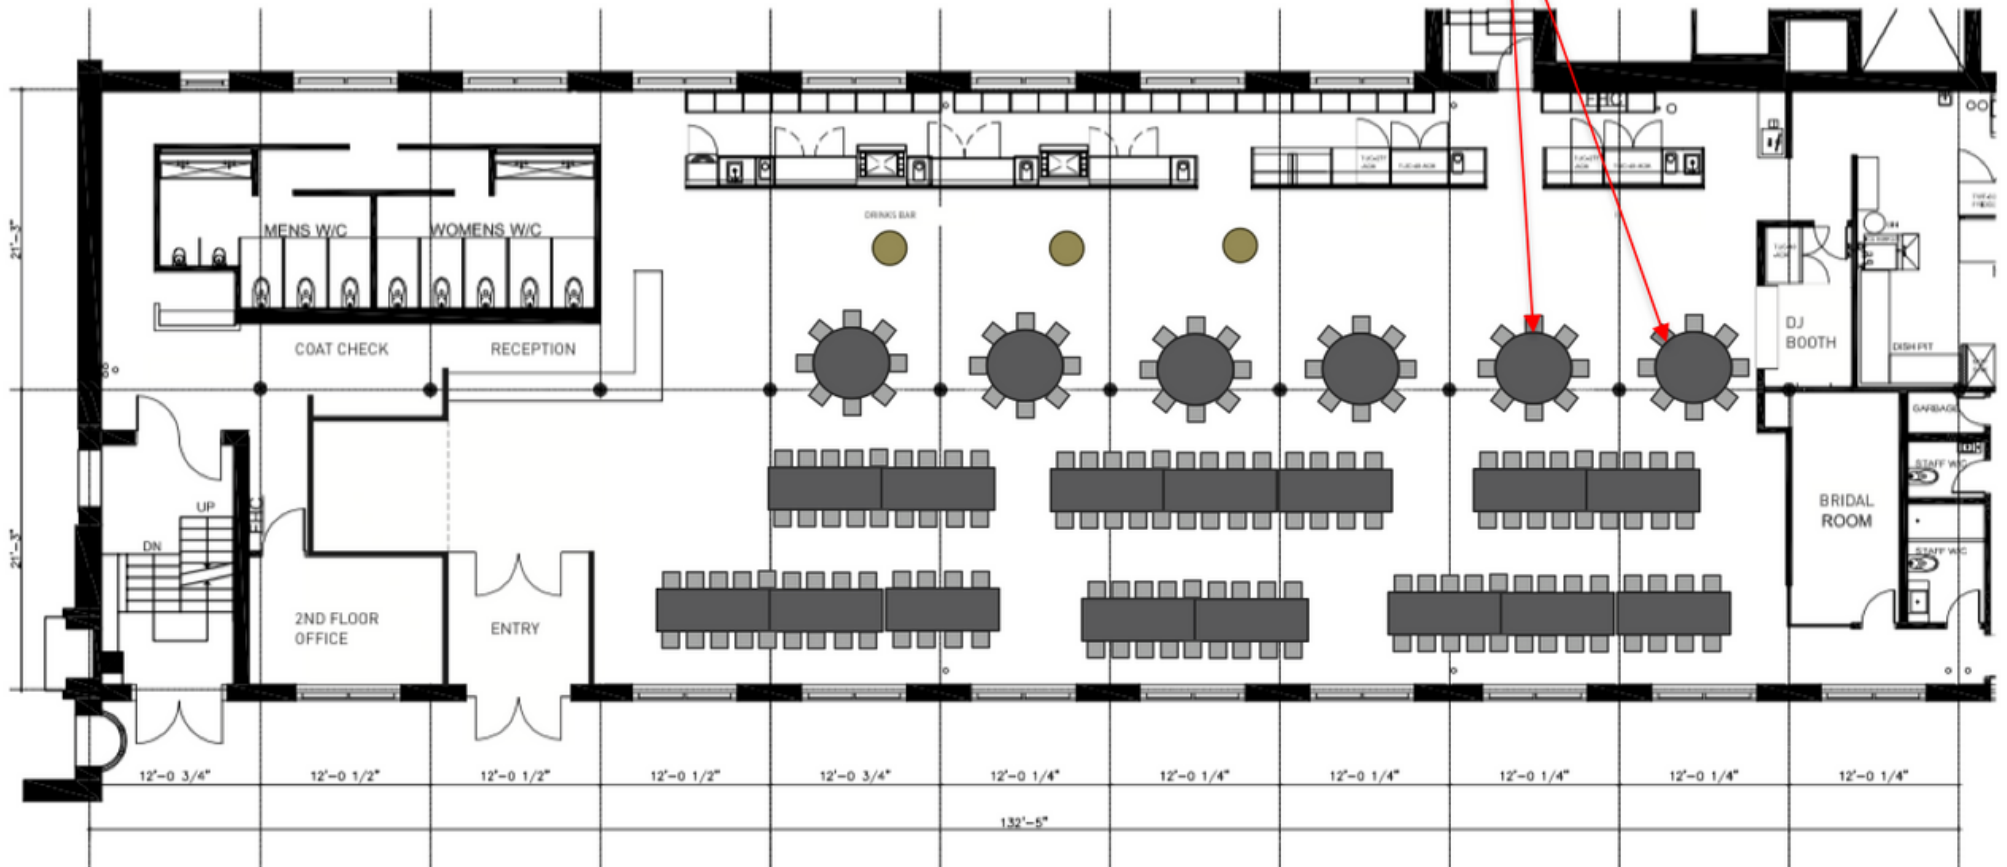

SECOND
FLOOR
EVENTS

Seated Floor Plan - 50 guests

-  Cruiser Table
-  8ft Rectangular Table
-  8ft Rectangular Table - 10 Seated
-  2 1/2 Feet
-  Bellini Chair
-  8ft Rectangular Table - 10 Seated
-  60" Round Table - 8 Seated
-  Lounge Seating
-  60" Round Table
-  Side Table

SECOND
FLOOR
EVENTS

Seated Floor Plan - 100 guests

-  Cruiser Table
-  Bellini Chair
-  60" Round Table
-  8ft Rectangular Table
-  8ft Rectangular Table – 10 Seated
-  8ft Rectangular Table – 8 Seated
-  60" Round Table – 8 Seated
-  2 1/2 Feet
-  Lounge Seating
-  Side Table

SECOND
FLOOR
EVENTS

Tables to be removed
after dinner to open
dance floor

Seated Floor Plan - 180 guests

-  Cruiser Table
-  Bellini Chair
-  60" Round Table
-  8ft Rectangular Table
-  8ft Rectangular Table - 10 Seated
-  8ft Rectangular Table - 10 Seated
-  8ft Rectangular Table - 10 Seated
-  60" Round Table - 8 Seated
-  2 1/2 Feet
-  Lounge Seating
-  Side Table