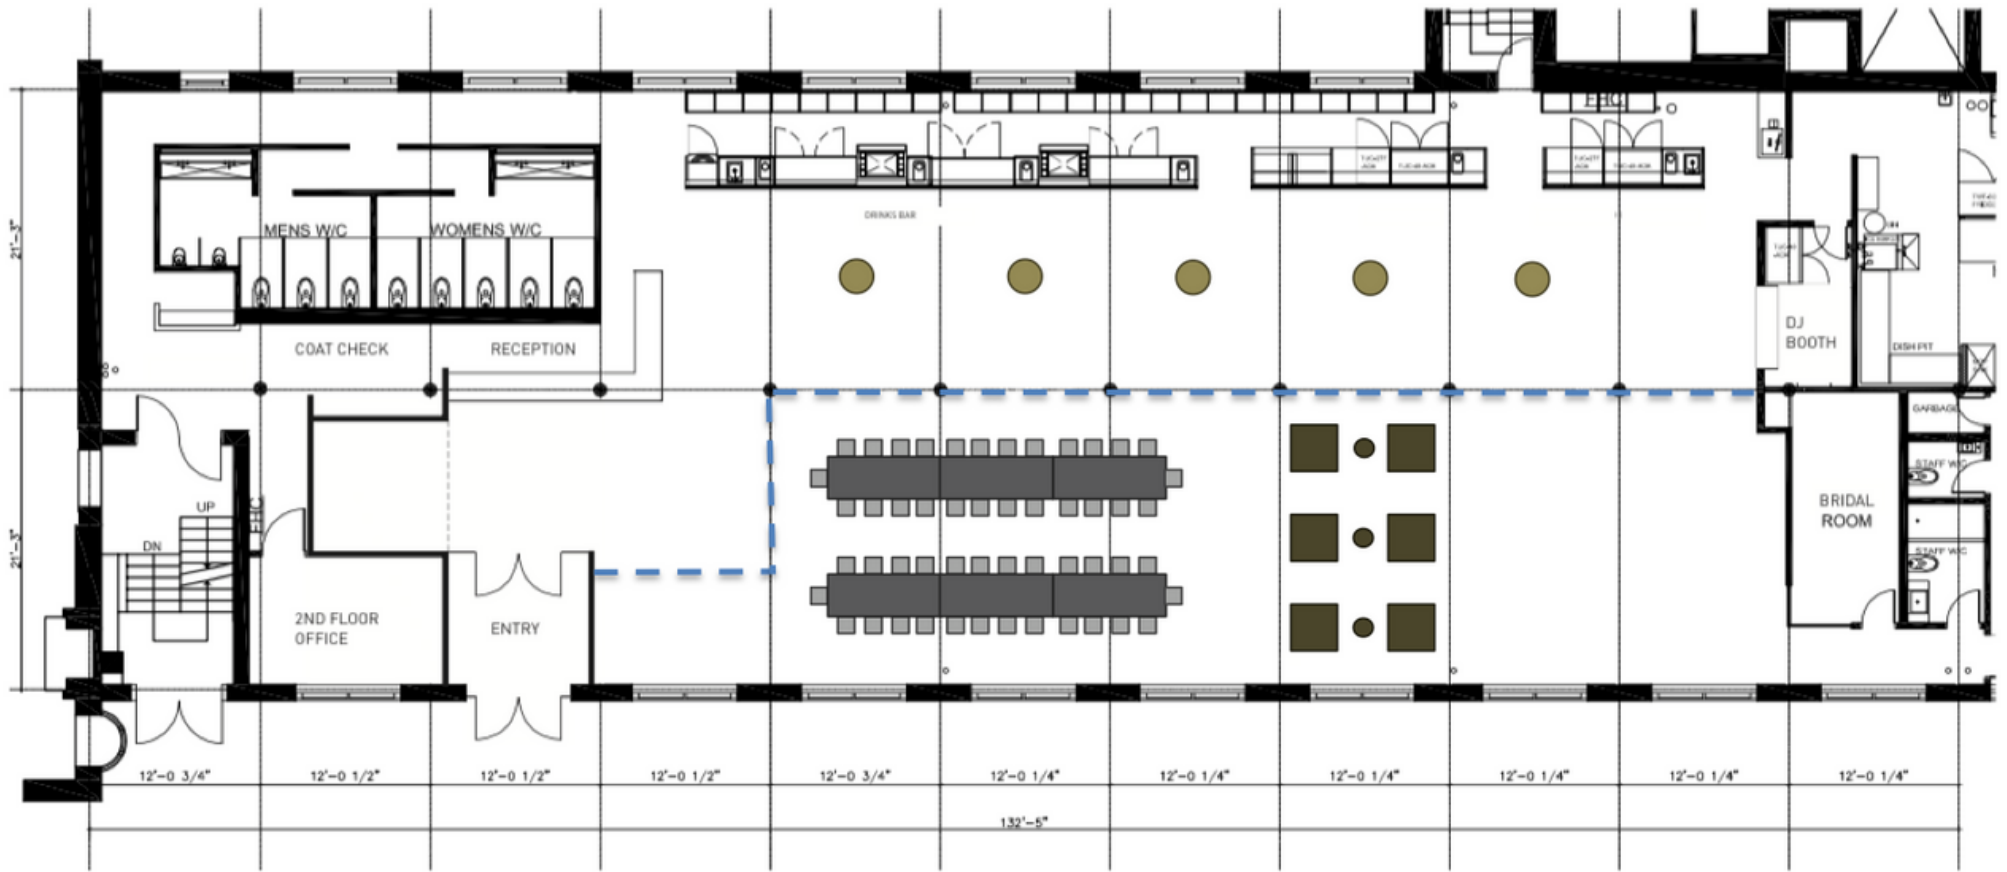

SECOND
FLOOR
EVENTS

Seated Floor Plan - 50 guests

-  Cruiser Table
-  8ft Rectangular Table
-  8ft Rectangular Table - 10 Seated
-  2 1/2 Feet
-  Bellini Chair
-  8ft Rectangular Table - 10 Seated
-  60" Round Table - 8 Seated
-  Lounge Seating
-  60" Round Table
-  Side Table

SECOND
FLOOR
EVENTS

Seated Floor Plan - 100 guests

-  Cruiser Table
-  Bellini Chair
-  60" Round Table
-  8ft Rectangular Table
-  8ft Rectangular Table – 10 Seated
-  8ft Rectangular Table – 8 Seated
-  60" Round Table – 8 Seated
-  2 1/2 Feet
-  Lounge Seating
-  Side Table

SECOND
FLOOR
EVENTS

Tables to be removed
after dinner to open
dance floor

Seated Floor Plan - 180 guests

-  Cruiser Table
-  Bellini Chair
-  60" Round Table
-  8ft Rectangular Table
-  8ft Rectangular Table - 10 Seated
-  8ft Rectangular Table - 10 Seated
-  8ft Rectangular Table - 10 Seated
-  60" Round Table - 8 Seated
-  2 1/2 Feet
-  Lounge Seating
-  Side Table