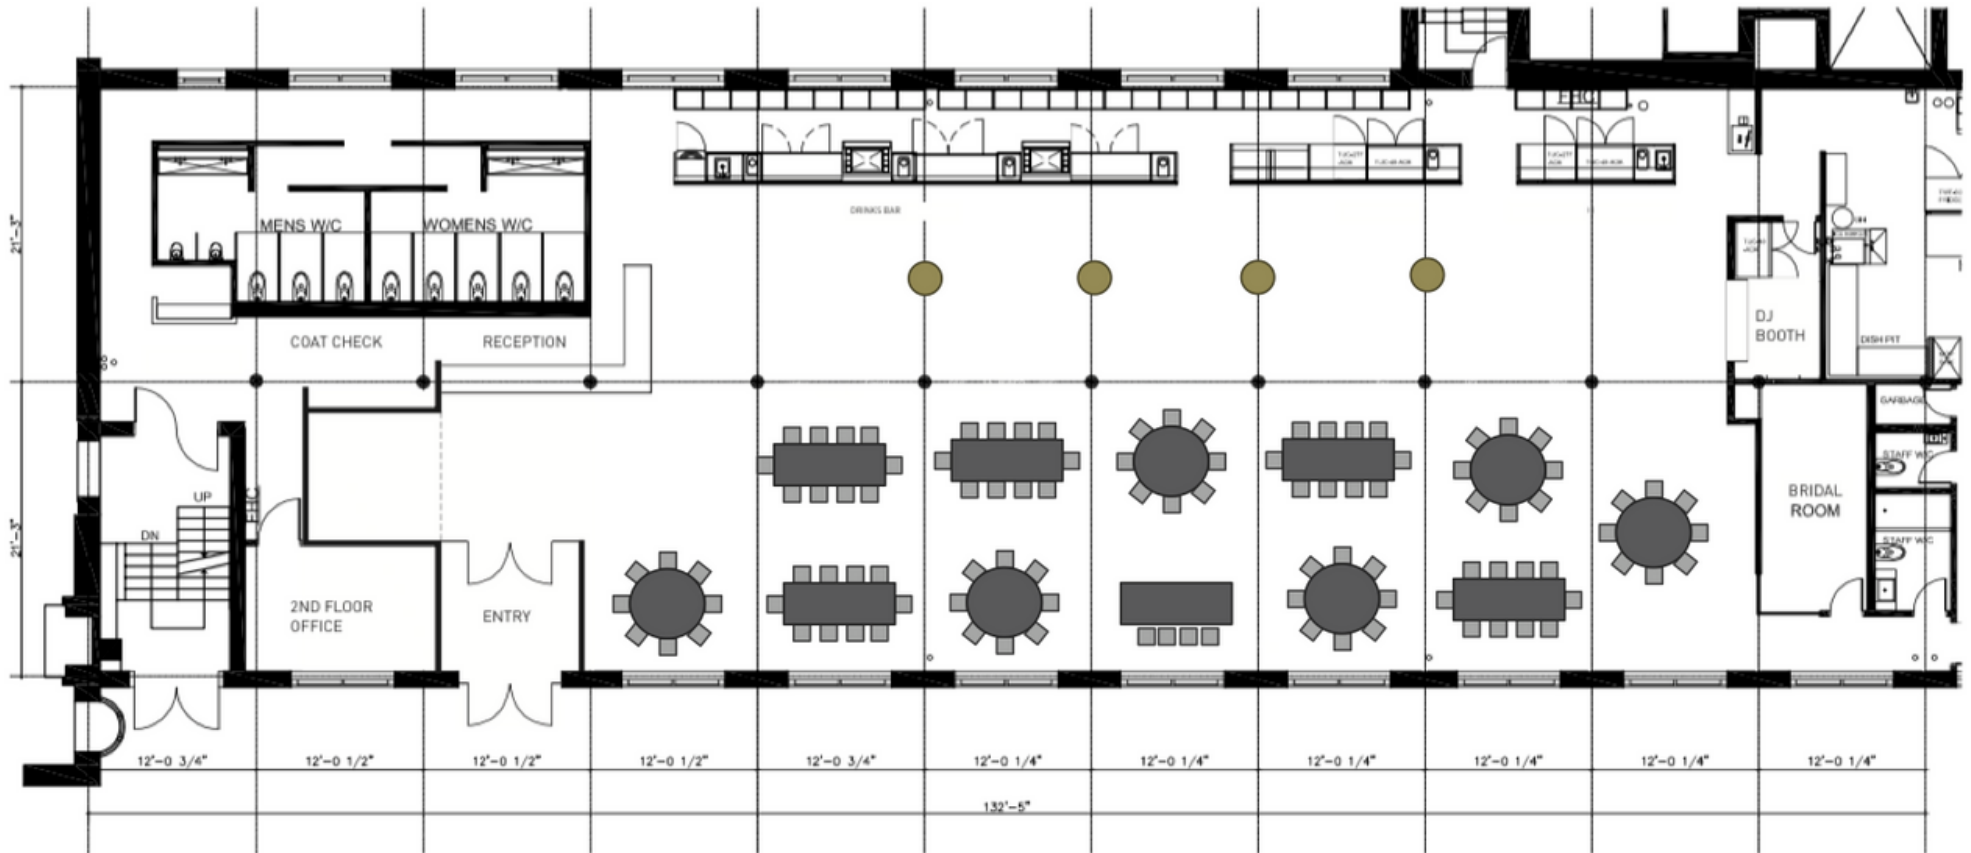

SECOND
FLOOR
EVENTS

Seated Floor Plan - 50 guests

-  Cruiser Table
-  8ft Rectangular Table
-  8ft Rectangular Table - 10 Seated
-  2 1/2 Feet
-  Bellini Chair
-  8ft Rectangular Table - 10 Seated
-  60" Round Table - 8 Seated
-  Lounge Seating
-  60" Round Table
-  Side Table

SECOND
FLOOR
EVENTS

Seated Floor Plan - 100 guests

-  Cruiser Table
-  Bellini Chair
-  60" Round Table
-  8ft Rectangular Table
-  8ft Rectangular Table – 10 Seated
-  8ft Rectangular Table – 8 Seated
-  60" Round Table – 8 Seated
-  2 1/2 Feet
-  Lounge Seating
-  Side Table

SECOND
FLOOR
EVENTS

Tables to be removed
after dinner to open
dance floor

Seated Floor Plan - 180 guests

-  Cruiser Table
-  Bellini Chair
-  60" Round Table
-  8ft Rectangular Table
-  8ft Rectangular Table - 10 Seated
-  8ft Rectangular Table - 10 Seated
-  8ft Rectangular Table - 10 Seated
-  60" Round Table - 8 Seated
-  2 1/2 Feet
-  Lounge Seating
-  Side Table